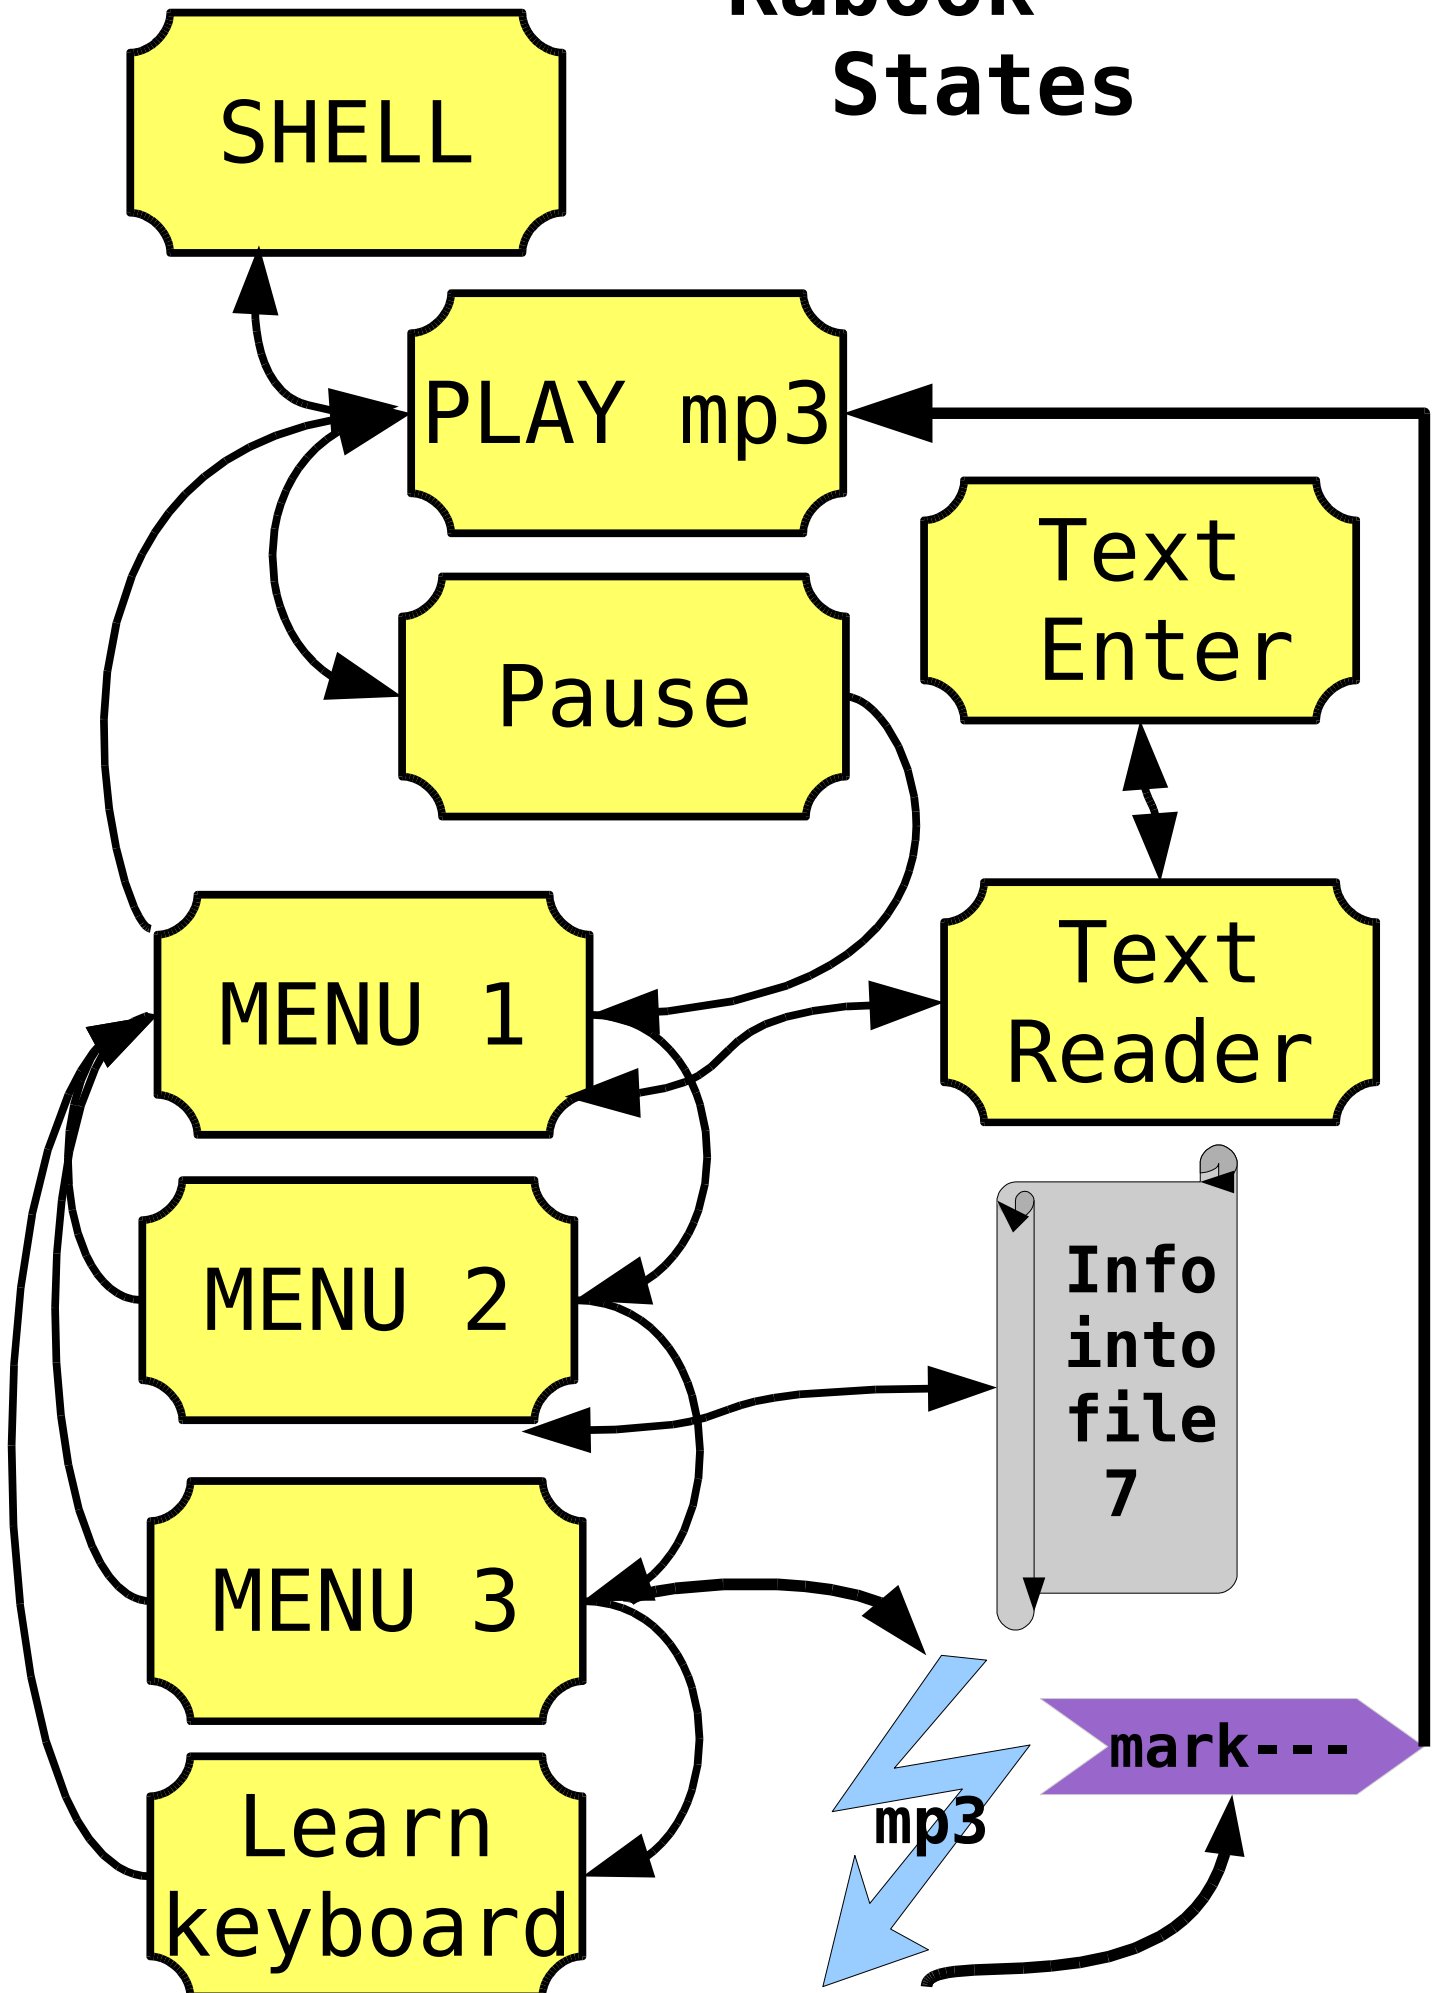

Console KABOOK SYMBOLS

Key & Pad

Pedals

One text page

Sound

Line of text

Audio File

Down-load

State

Adjust

Search

Action

Kabook States

Playing: Console Starts mp3

PLAY mp3

Paused