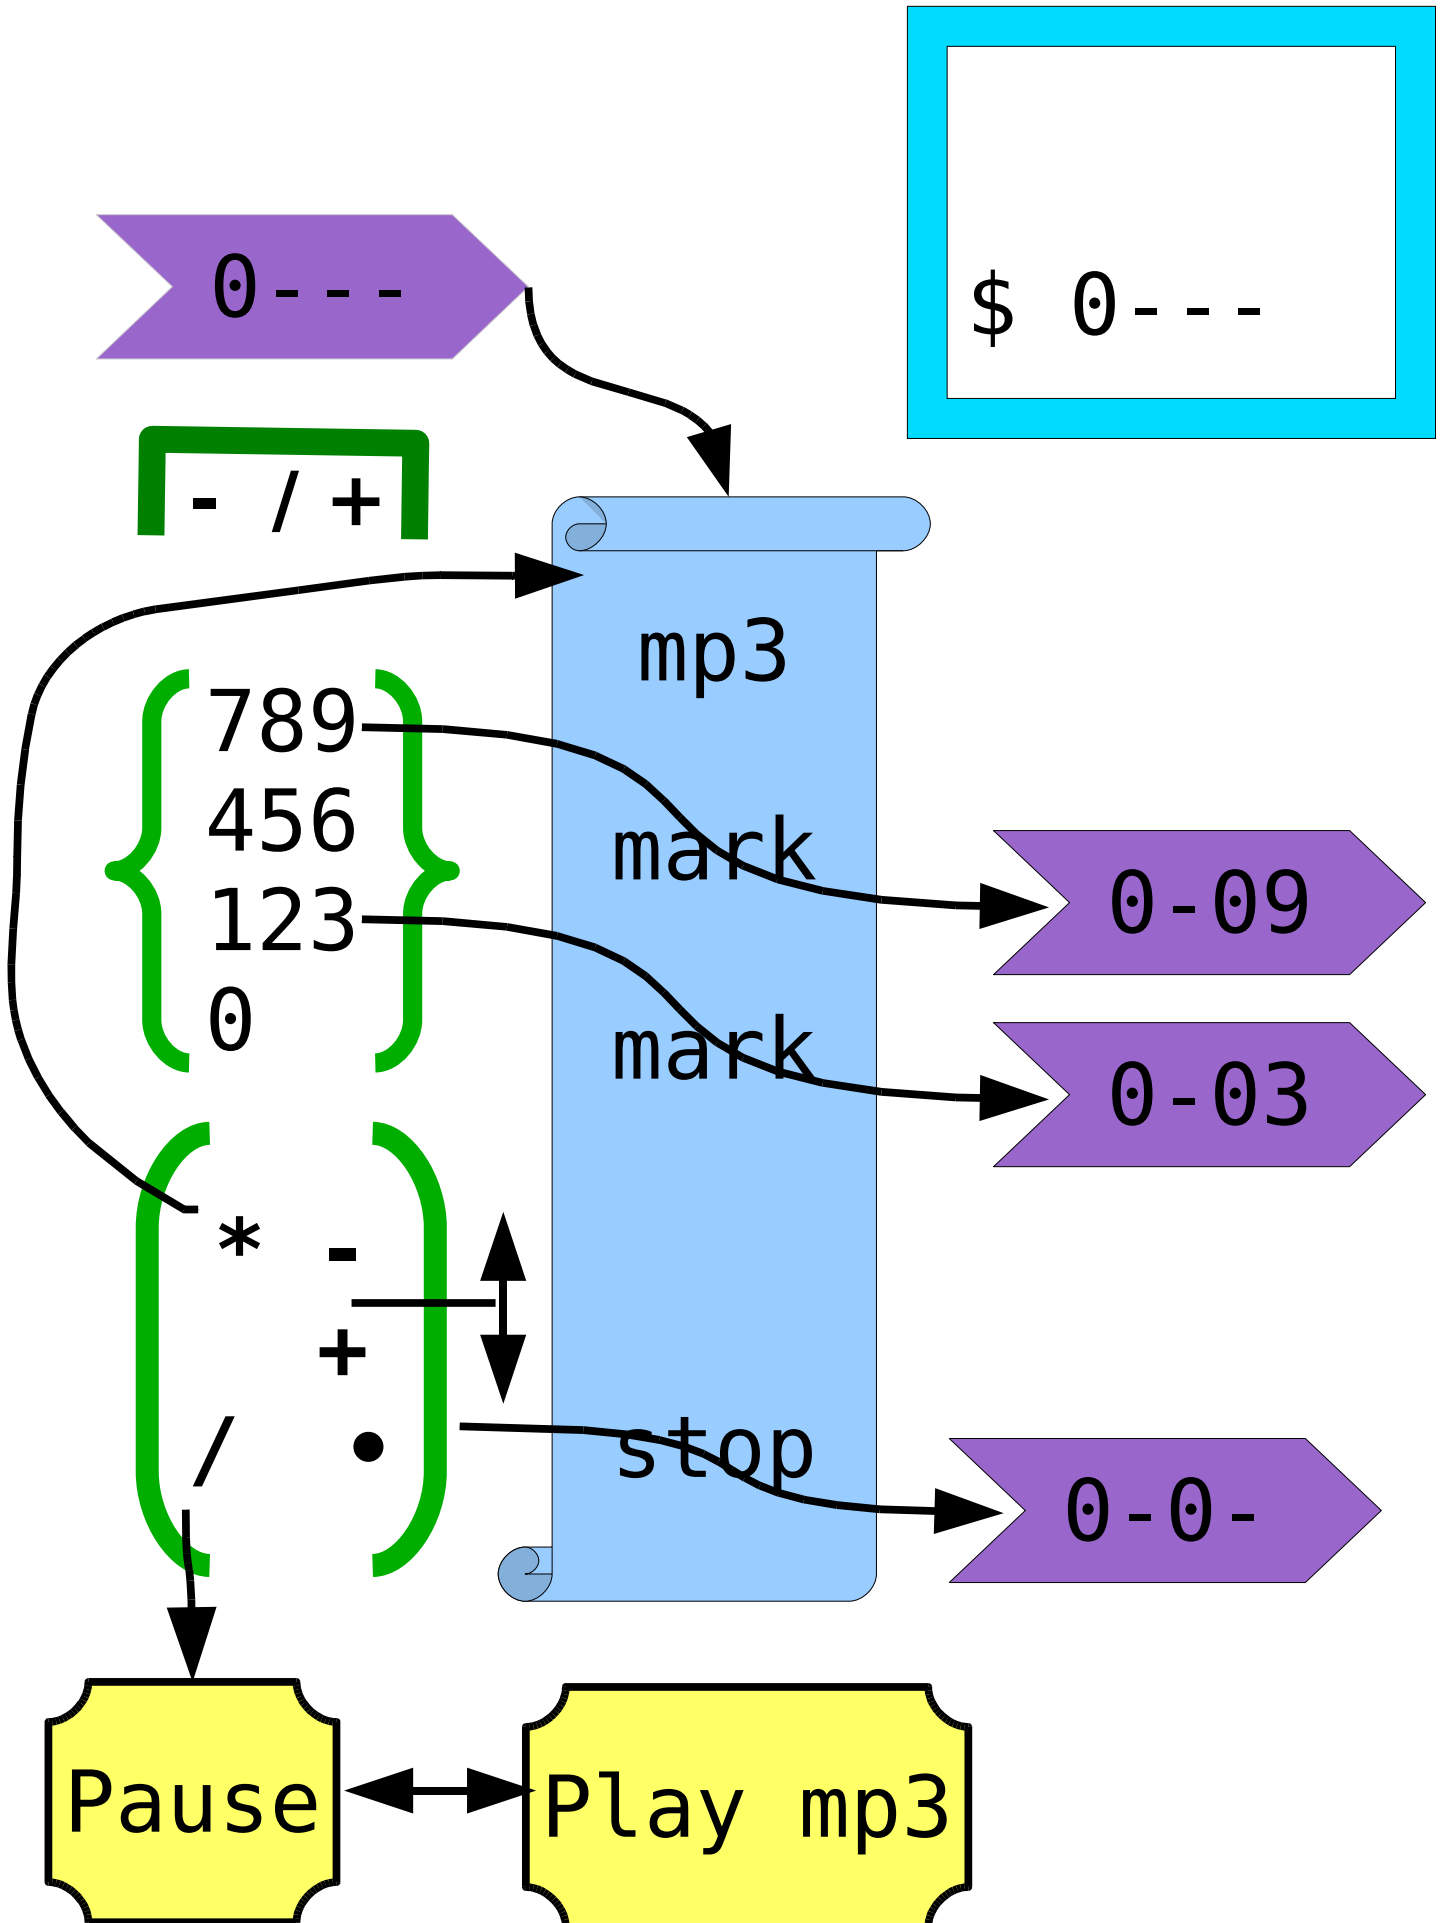

Playing: Console Starts mp3