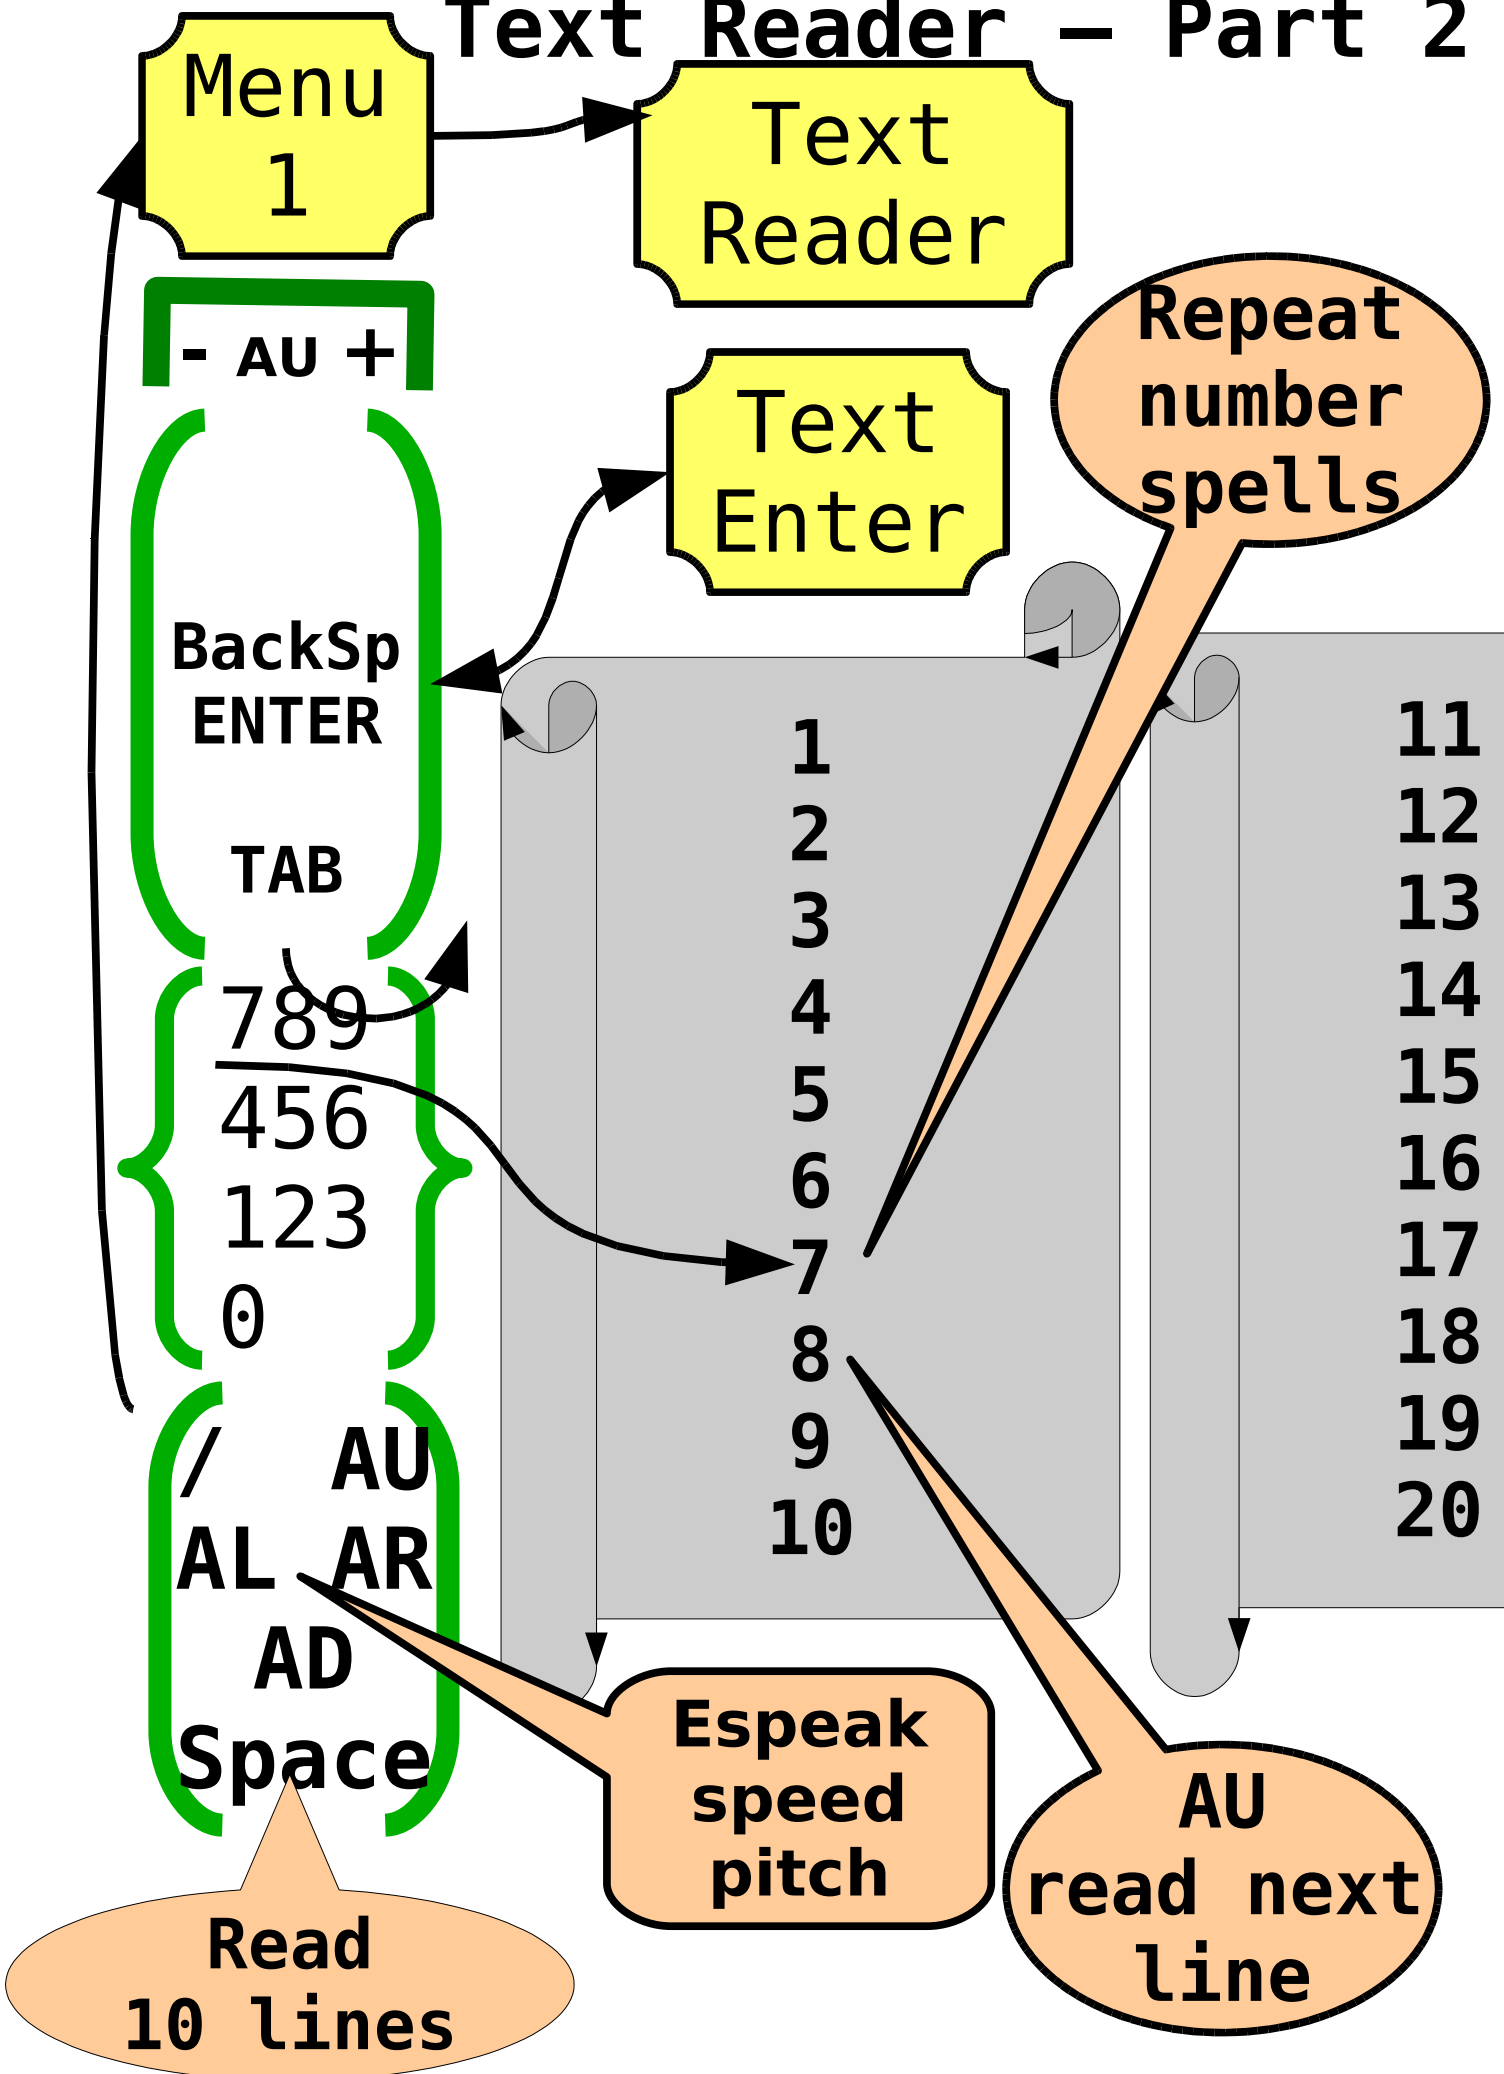

MENU 1

Arrows
read info
Dot reads
help

- / +

Text Reader - Part 1

Text Reader - Part 2

Text Reader - Part 3

Text Enter

- AU +

- AL
- AR
- DEL
- BackSp
- END
- INS
- PU
- HOME
- AU
- AD
- PD

Cut first word
Cut last word
Cut first Char.
Cut last Char.
Trim tr. Space

insert, toggle, read:
Old line a
mp3 name
mp3 frame
system date
special characters