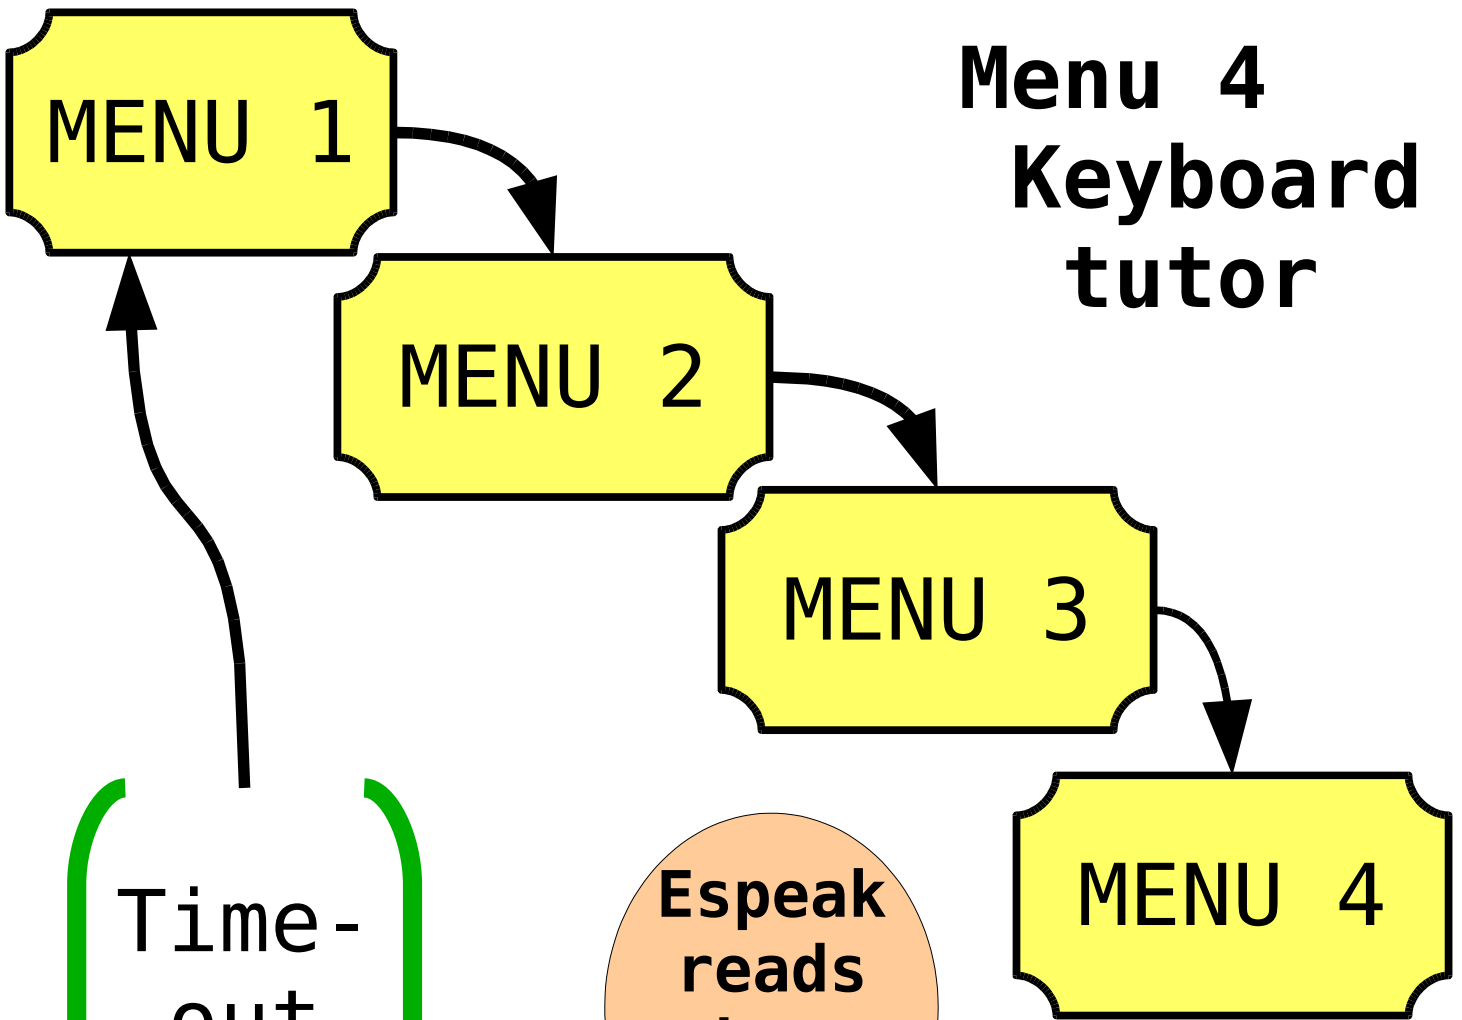

m2 - 8 -

PU
/
*

Dot
reads
help
for
menu 2

MENU 4

PLAY mp3

Menu 4 Keyboard tutor

Time-out
any
key
except

_ / +

Espeak
reads
key
name

Will read
Ctrl DEL
Alt DEL

Shift
Lock keys
PtScreen
Pause
Ctrl Alt